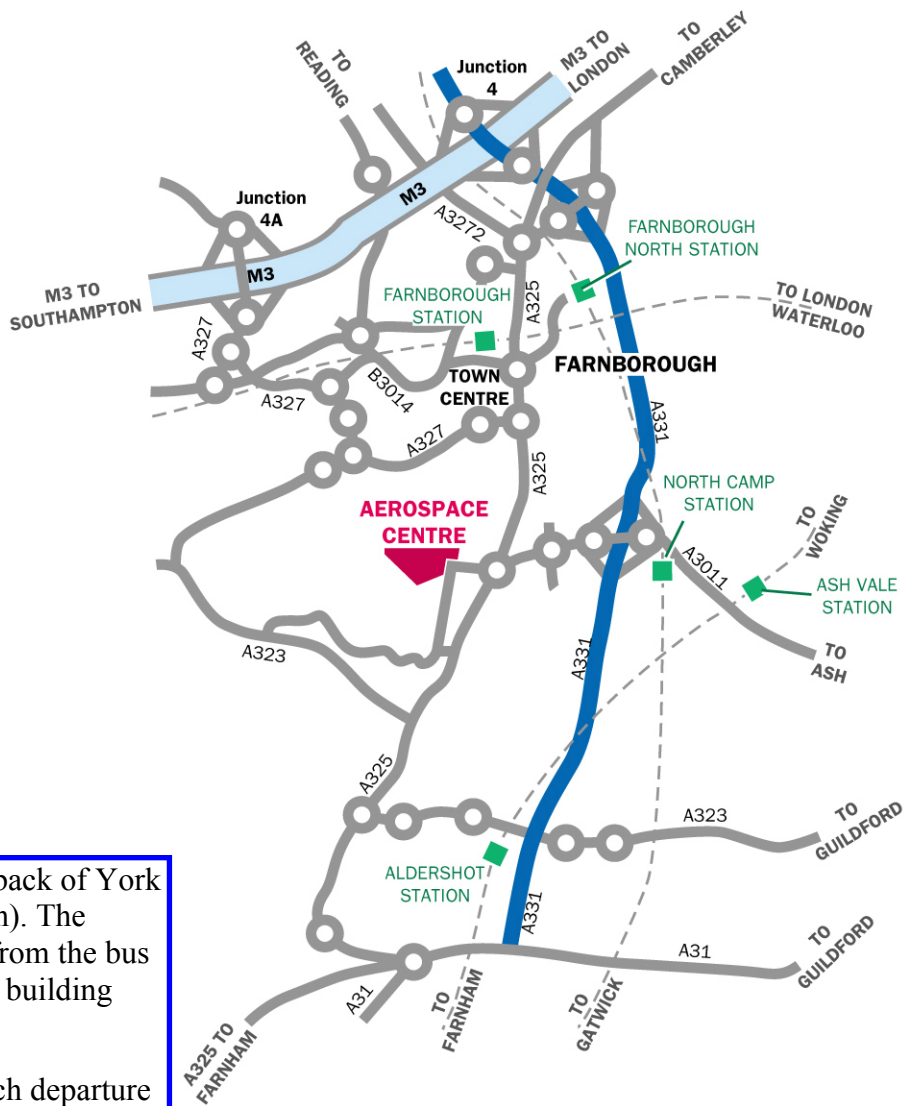

Farnborough

Farnborough Aerospace Centre - Farnborough - Hampshire - GU14 6YU

Tel: +44 (0)1252 383355 - Fax: +44 (0)1252 384595

Please park at the back of York House (to the south). The coach will depart from the bus stop in front of the building (just to the north).

The estimated coach departure time is 09:30.